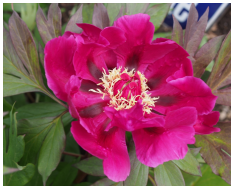

PAEONIA (ITOH) 'Purple Sensation'

Purple single similar to Morning Lilac. Vigorous and strong-growing. Full sun.

Flowers From: Jun to

Height:60

Colour: purple / pink

Single

✓ Sun

✓ Moist

✓ Rabbit Resistant

✓ Rich Soil

bare root £19.50