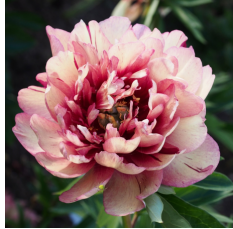

PAEONIA (ITOH) 'Hillary'

Semi to full double Intersectional with spicy fragrant Apricot flowers overlaid with magenta and deep red basal flares on a fairly low growing and vigorous plant. Grow in full sun and rich moist soil.

Flowers From: Jun to Jun

Height:65

Colour: apricot

Double

✓ Sun

✓ Well Drained

✓ Rabbit Resistant

✓ Clay Tolerant

✓ Scented

✓ Moist

✓ Rich Soil

bare root

£22.50